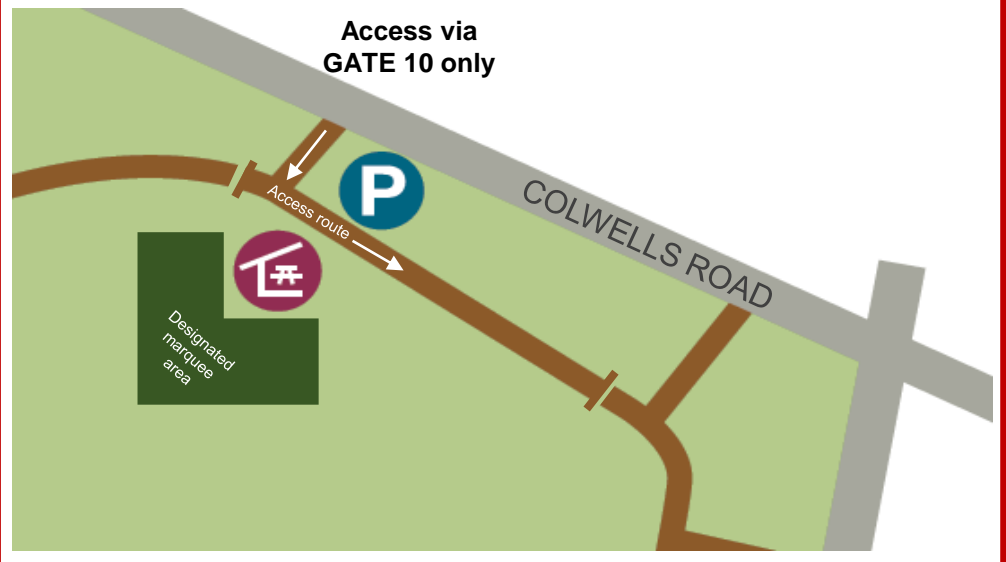

Hanging Rock East Paddock

Area A & Area B site map

Legend

- | | | | |
|------------------|---------|------------------------|---------------|
| Discovery Centre | Tennis | Parking | Main roads |
| BBQ | Cricket | Toilets DDA Accessible | Park roads |
| Shelter | Cafe | Toilets | Walking Paths |
| Picnic Area | Fishing | Information | Creek |

Area A

Area B