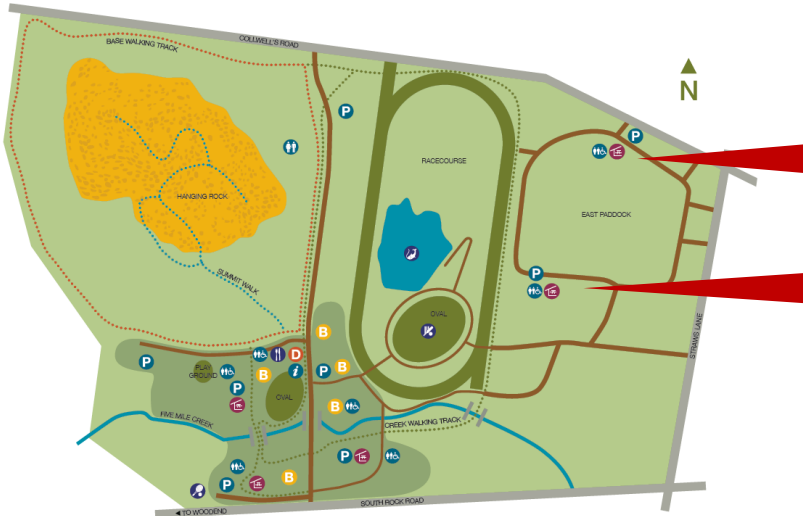

Hanging Rock East Paddock

Area A & Area B site map

Legend

- | | | | |
|------------------|---------|------------------------|---------------|
| Discovery Centre | Tennis | Parking | Main roads |
| BBQ | Cricket | Toilets DDA Accessible | Park roads |
| Shelter | Cafe | Toilets | Walking Paths |
| Picnic Area | Fishing | Information | Creek |

Area A

Area B